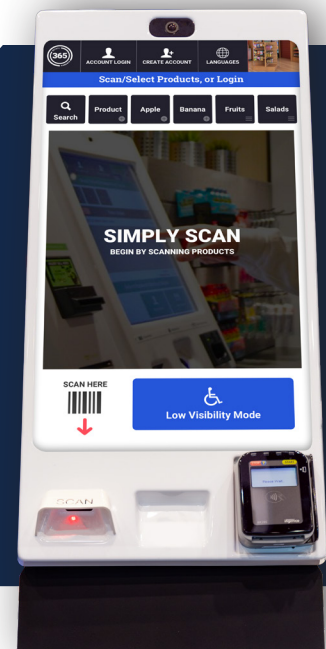

MM6 Markets & MM6 Mini

The newest self-checkout kiosks with trusted V5 software

MM6 for Markets

A large-sized kiosk ideal for high-touch, high-traffic Micro Market locations.

- Shortens service time with “book-like” chassis and practical tool kit
- Increases system uptime with built-in battery backup
- Captures sales with flexible payment including option for cash, optimized form factor, and ultra-wide-angle camera lens to monitor purchases

MM6 Mini for Markets

A kiosk designed with Micro Market space and volume in mind

- Optimizes space in locations with size limitations with its compact footprint and wall mount capability
- Provides consumers a sleek modern user interface for self-service check-out
- Captures more consumer transactions with a wide choice of payment options and ultra-wide-angle camera lens